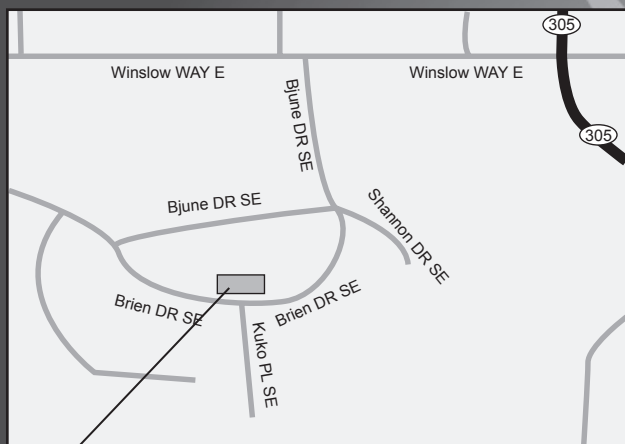

Puget Sound Energy Community Meeting

Puget Sound Energy invites you to a community meeting to discuss updates to our substation and transmission line project, energy efficiency solutions, and infrastructure alternatives to increase capacity and improve reliability on Bainbridge Island.

Tuesday, August 25, 2009

6 – 8 p.m.

Bainbridge Island Commons

370 Brien Drive SE, Bainbridge Island

MEETING LOCATION

370 Brien Drive SE, Bainbridge Island

PSE.com