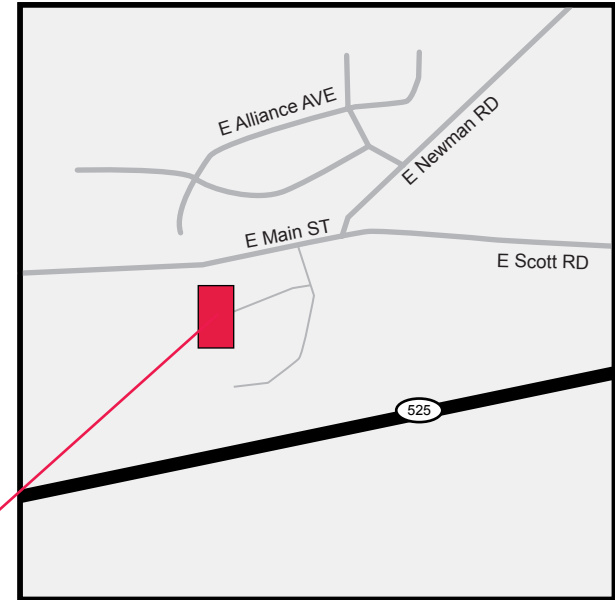

COMMUNITY OPEN HOUSE ON PSE ELECTRIC SYSTEM RELIABILITY IMPROVEMENT NEW SUBSTATION ON SOUTH WHIDBEY ISLAND

Puget Sound Energy invites you to an open house to learn about its proposed Maxwellton substation on South Whidbey Island.

Refreshments and information provided

Thursday, April 16, 2009

5 p.m. - 6:30 p.m.

PSE South Whidbey Customer Service Office

1794 Main Street, Freeland

360-331-3060

For PSE project information, contact:

Dom Amor

Government & Community Relations Manager

Puget Sound Energy

425-424-6795

dom.amor@pse.com

MEETING LOCATION
1794 Main Street, Freeland