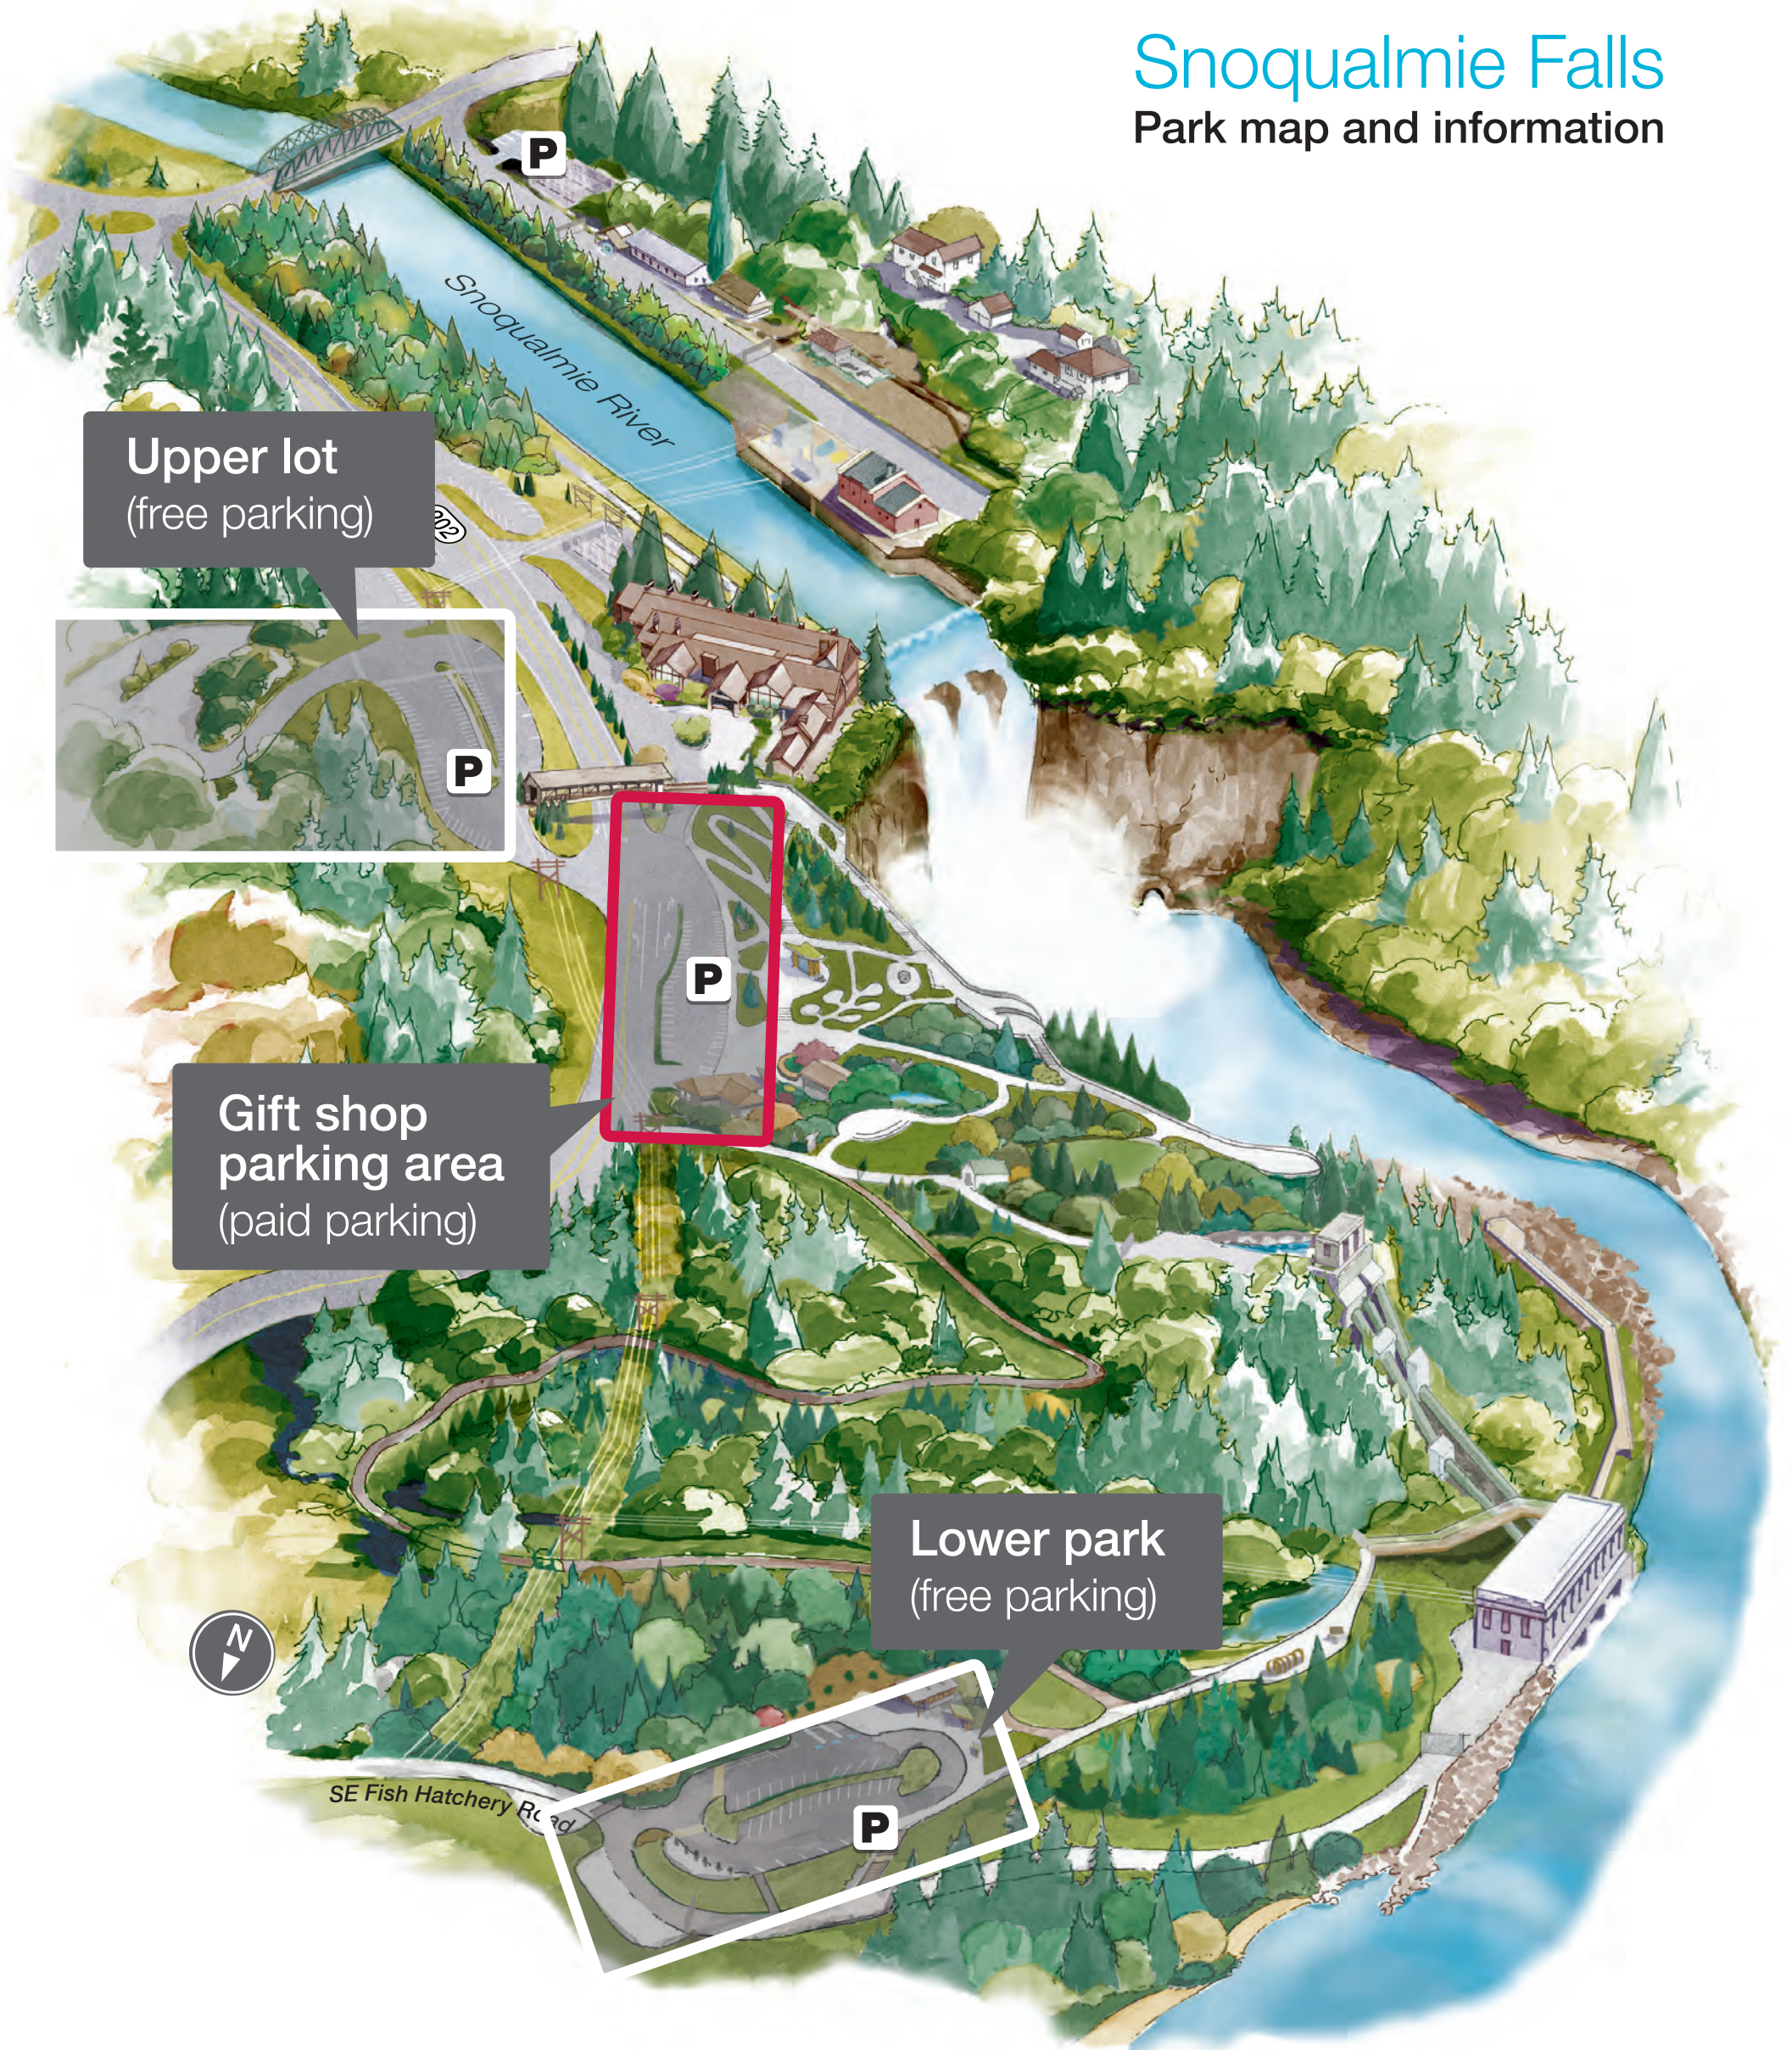

Snoqualmie Falls

Park map and information

Upper lot
(free parking)

Gift shop parking area
(paid parking)

Lower park
(free parking)

SE Fish Hatchery Road