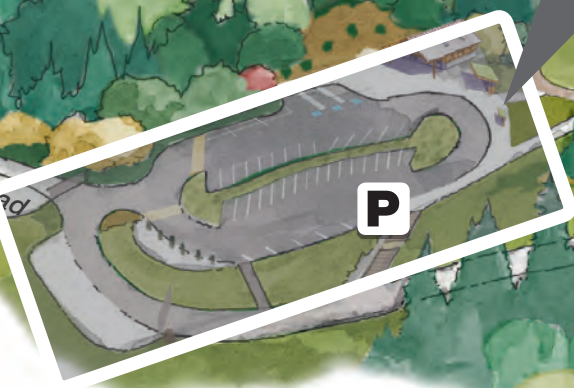

Snoqualmie Falls

Park map and information

Upper lot
(free parking)

Gift shop parking area
(paid parking)

Lower park
(free parking)

SE Fish Hatchery Road