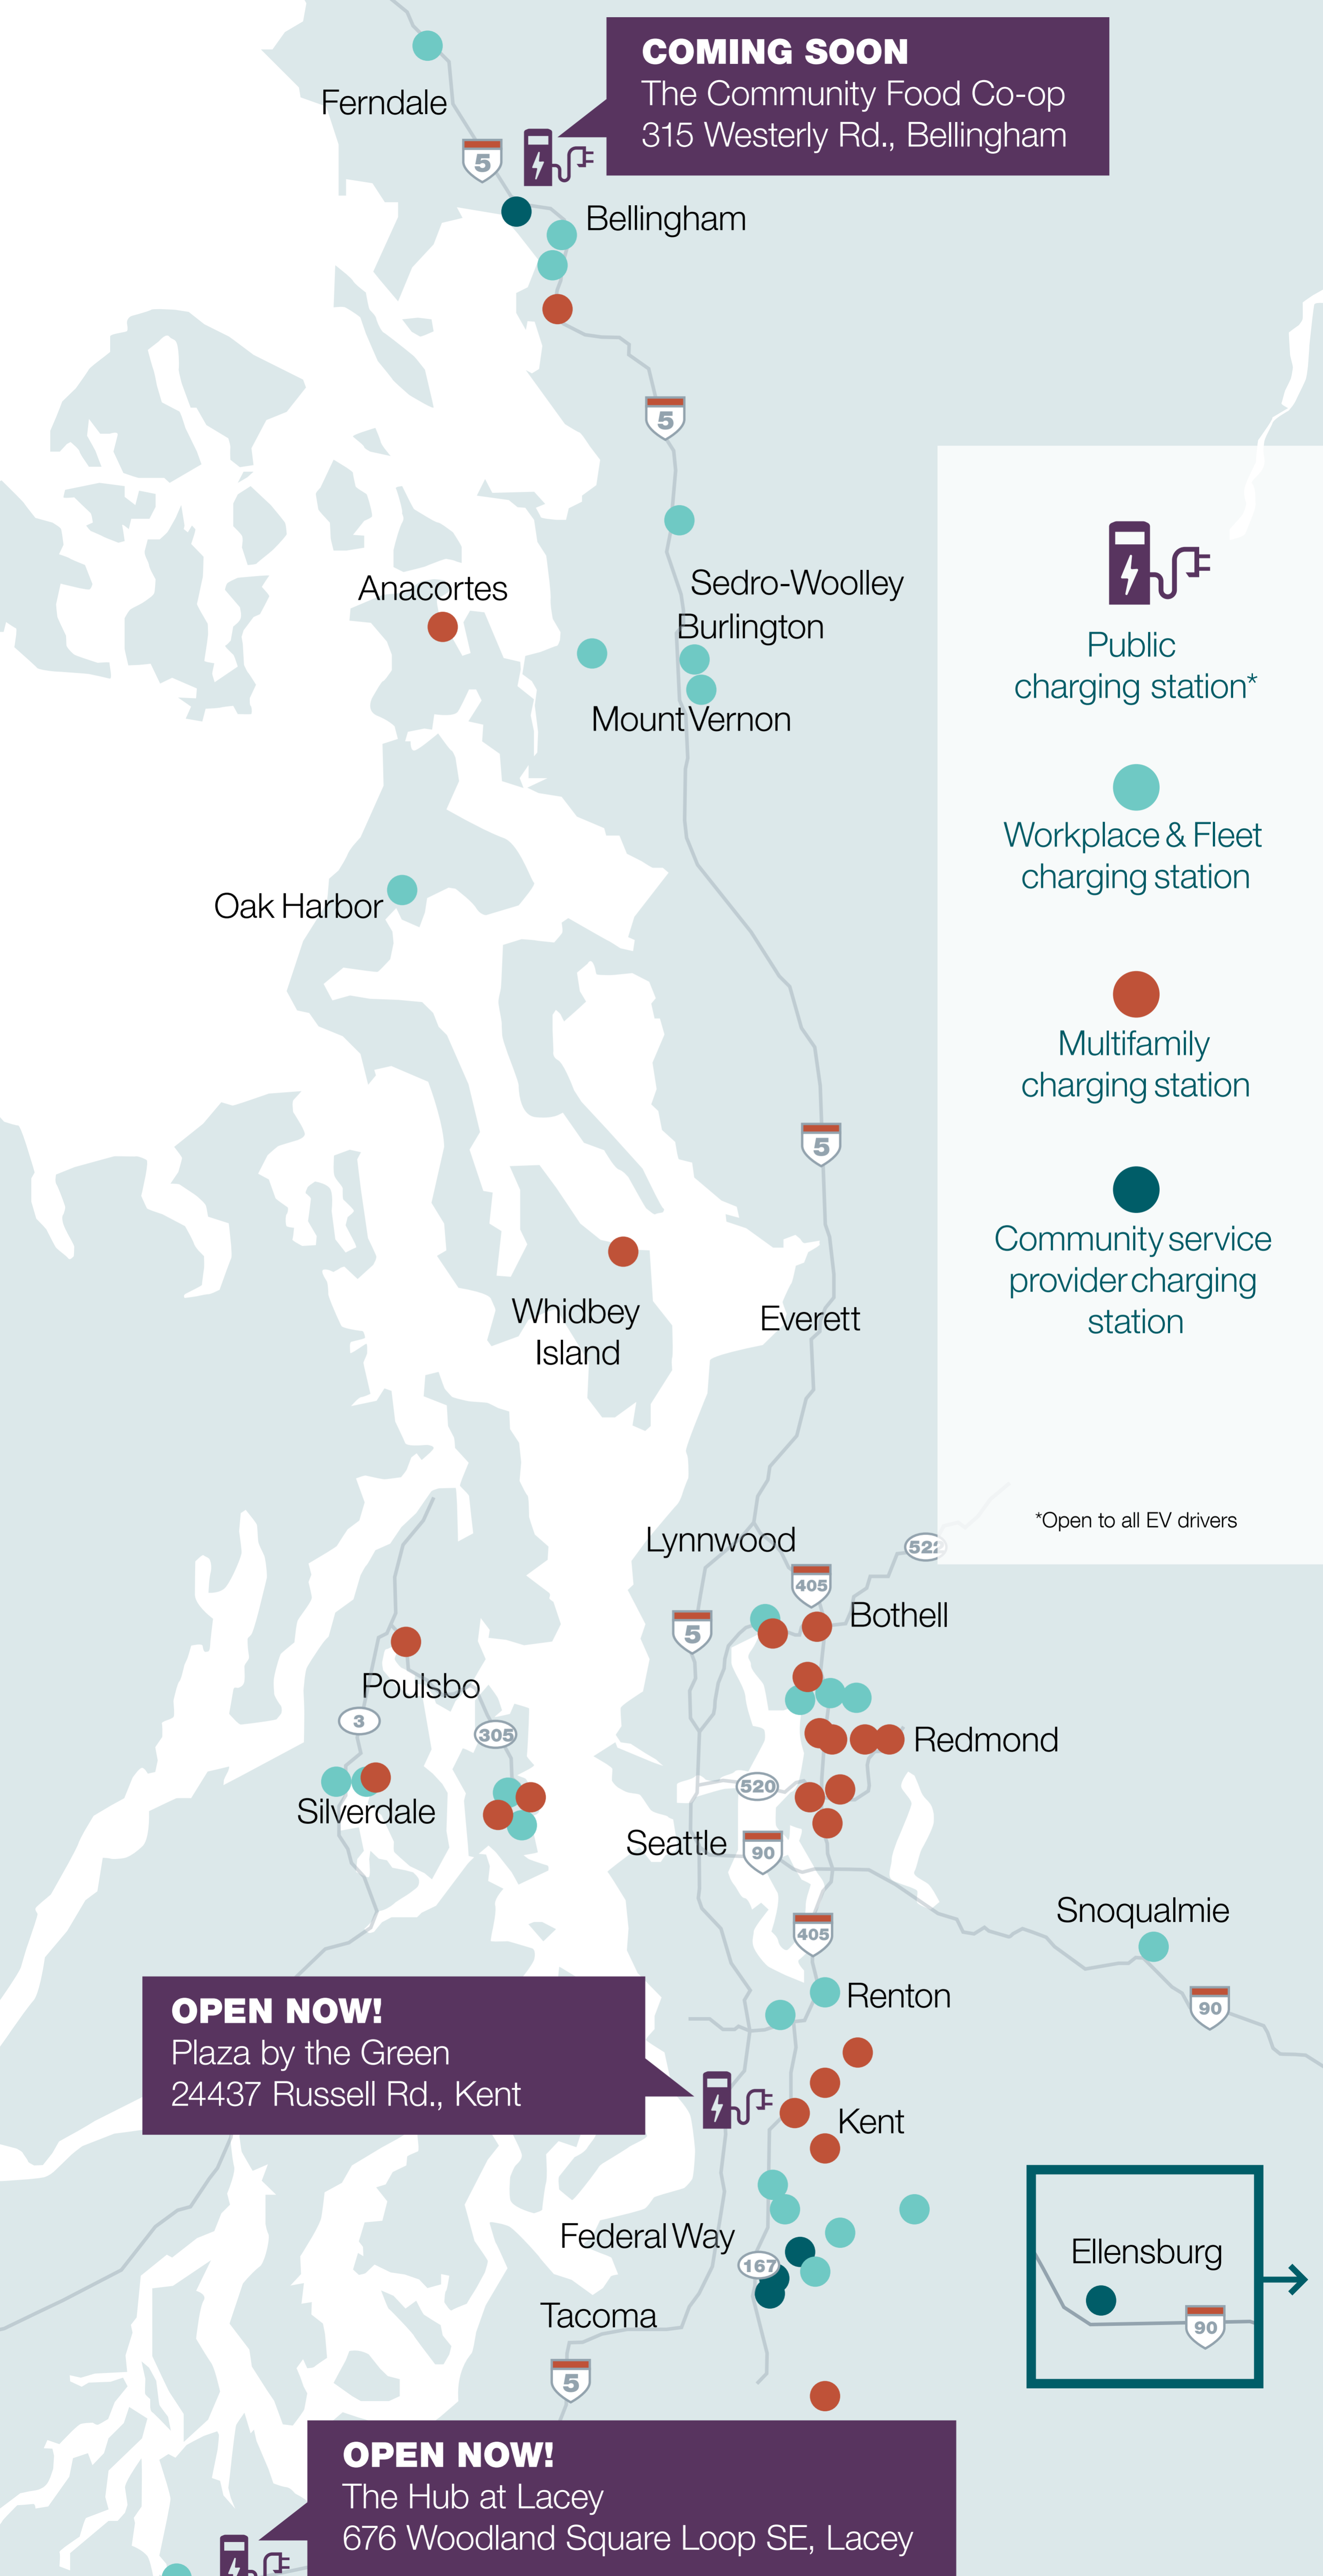

PSE Up & Go Electric's EV charging network

COMING SOON

The Community Food Co-op
315 Westerly Rd., Bellingham

Public charging station*

Workplace & Fleet charging station

Multifamily charging station

Community service provider charging station

*Open to all EV drivers

OPEN NOW!

Plaza by the Green
24437 Russell Rd., Kent

OPEN NOW!

The Hub at Lacey
676 Woodland Square Loop SE, Lacey

Olympia

Lacey

UP & GO ELECTRIC