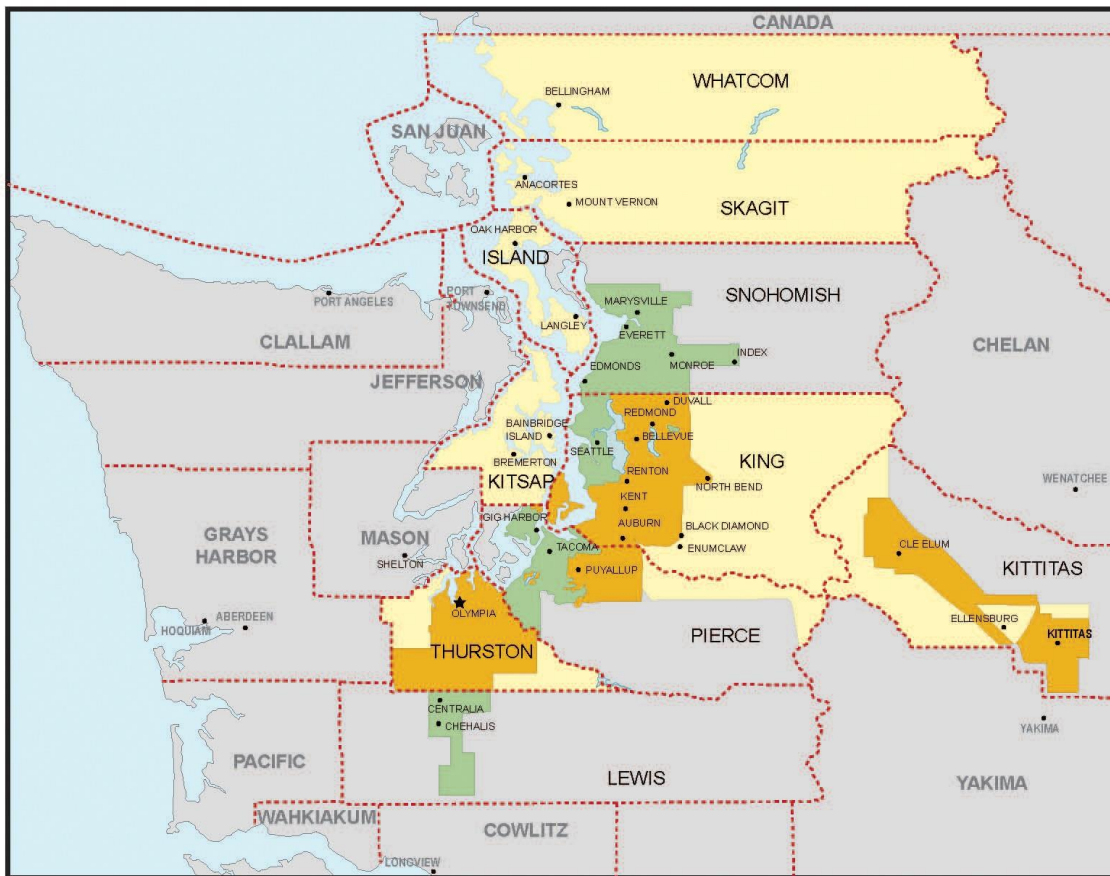

ABOUT PSE

Puget Sound Energy is Washington State's oldest local energy company, providing electric and natural gas service to homes and businesses primarily in the vibrant Puget Sound area. With a service area that covers more than 6,000 square miles and stretches from south Puget Sound to the Canadian border, and from central Washington's Kittitas Valley west to the Kitsap Peninsula, we serve more than 1.1 million electric customers and more than 790,000 natural gas customers in 10 counties.