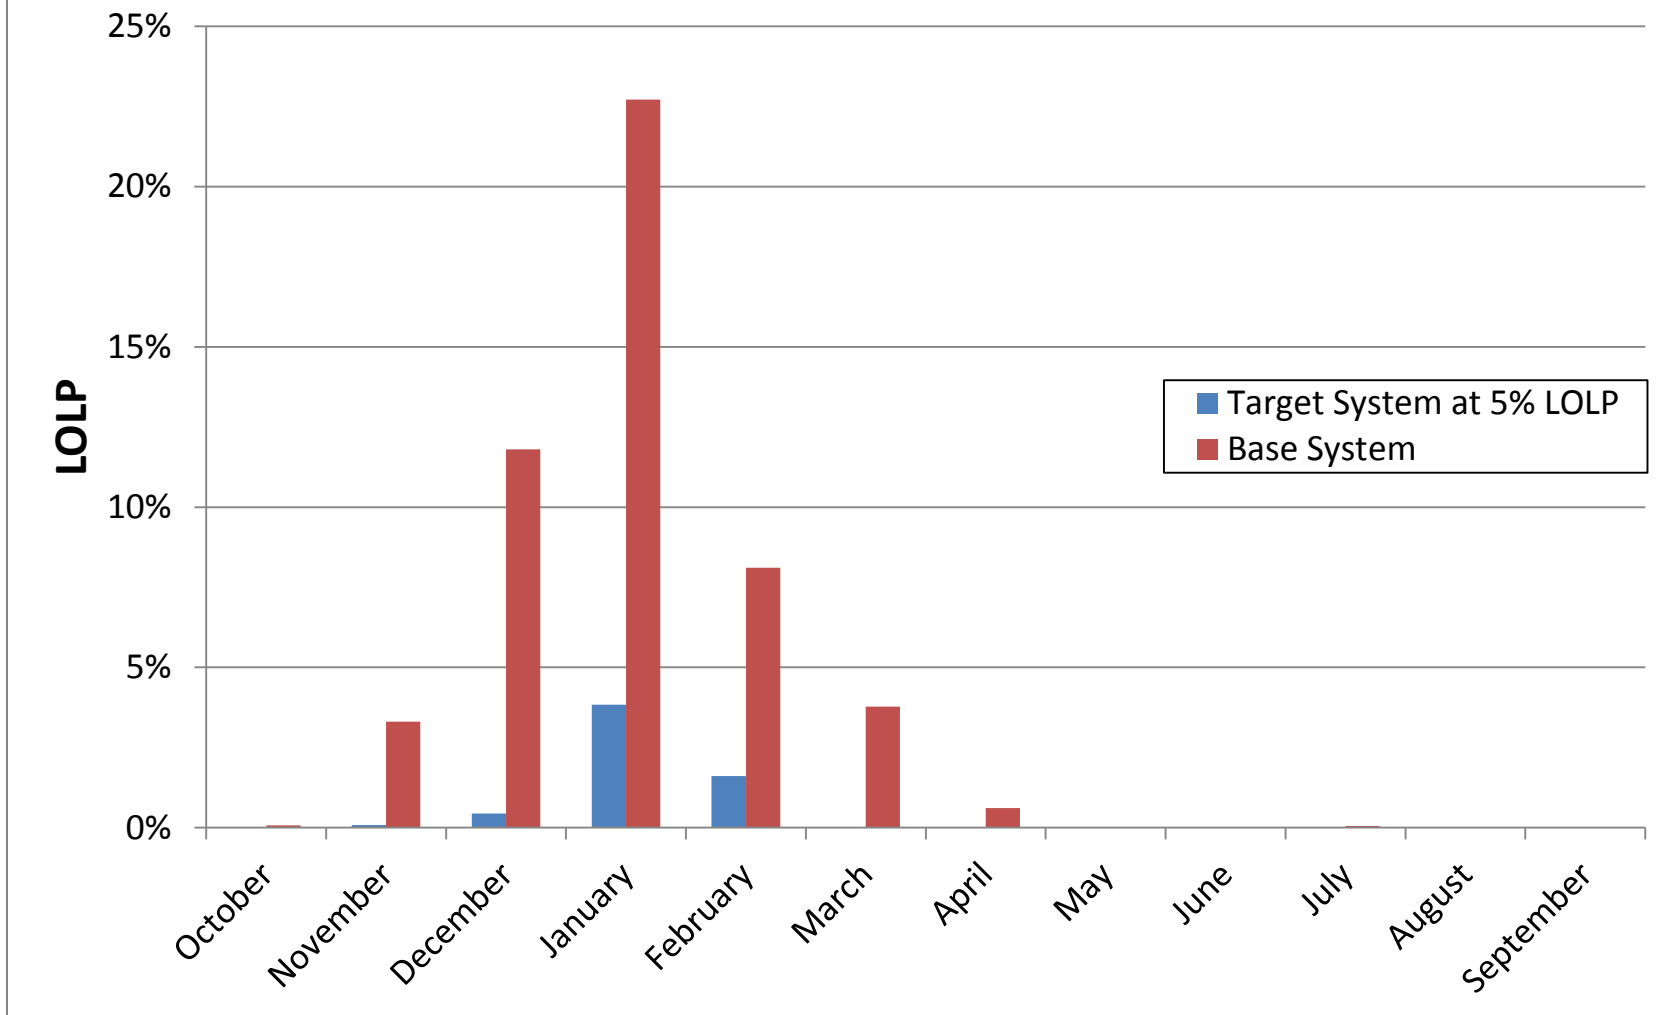

Loss of Load Probability (LOLP) By Month Target System at 5% LOLP and Base System

PSE 2019 IRP – Draft LOLP by Month
February 28, 2019

Loss of Load Probability (LOLP) By Month Target System at 5% LOLP

PSE 2019 IRP – Draft LOLP by Month
February 28, 2019