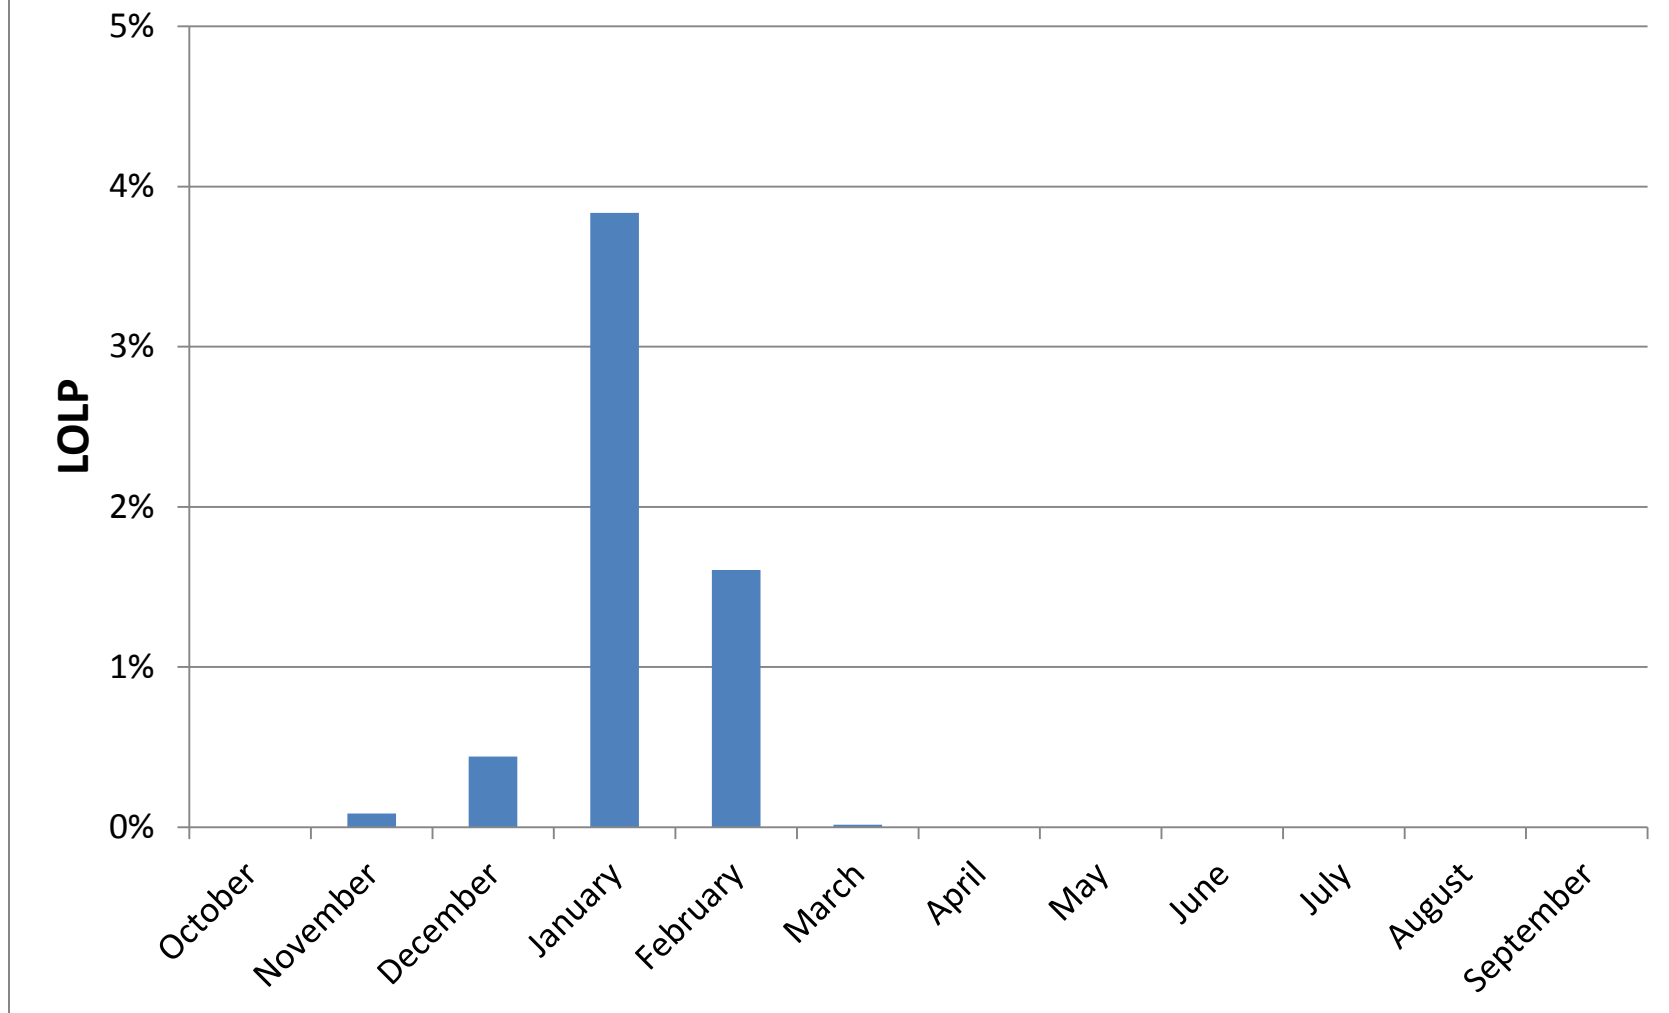

Loss of Load Probability (LOLP) By Month Target System at 5% LOLP and Base System

PSE 2019 IRP – Draft LOLP by Month
February 28, 2019

Loss of Load Probability (LOLP) By Month Target System at 5% LOLP

PSE 2019 IRP – Draft LOLP by Month
February 28, 2019