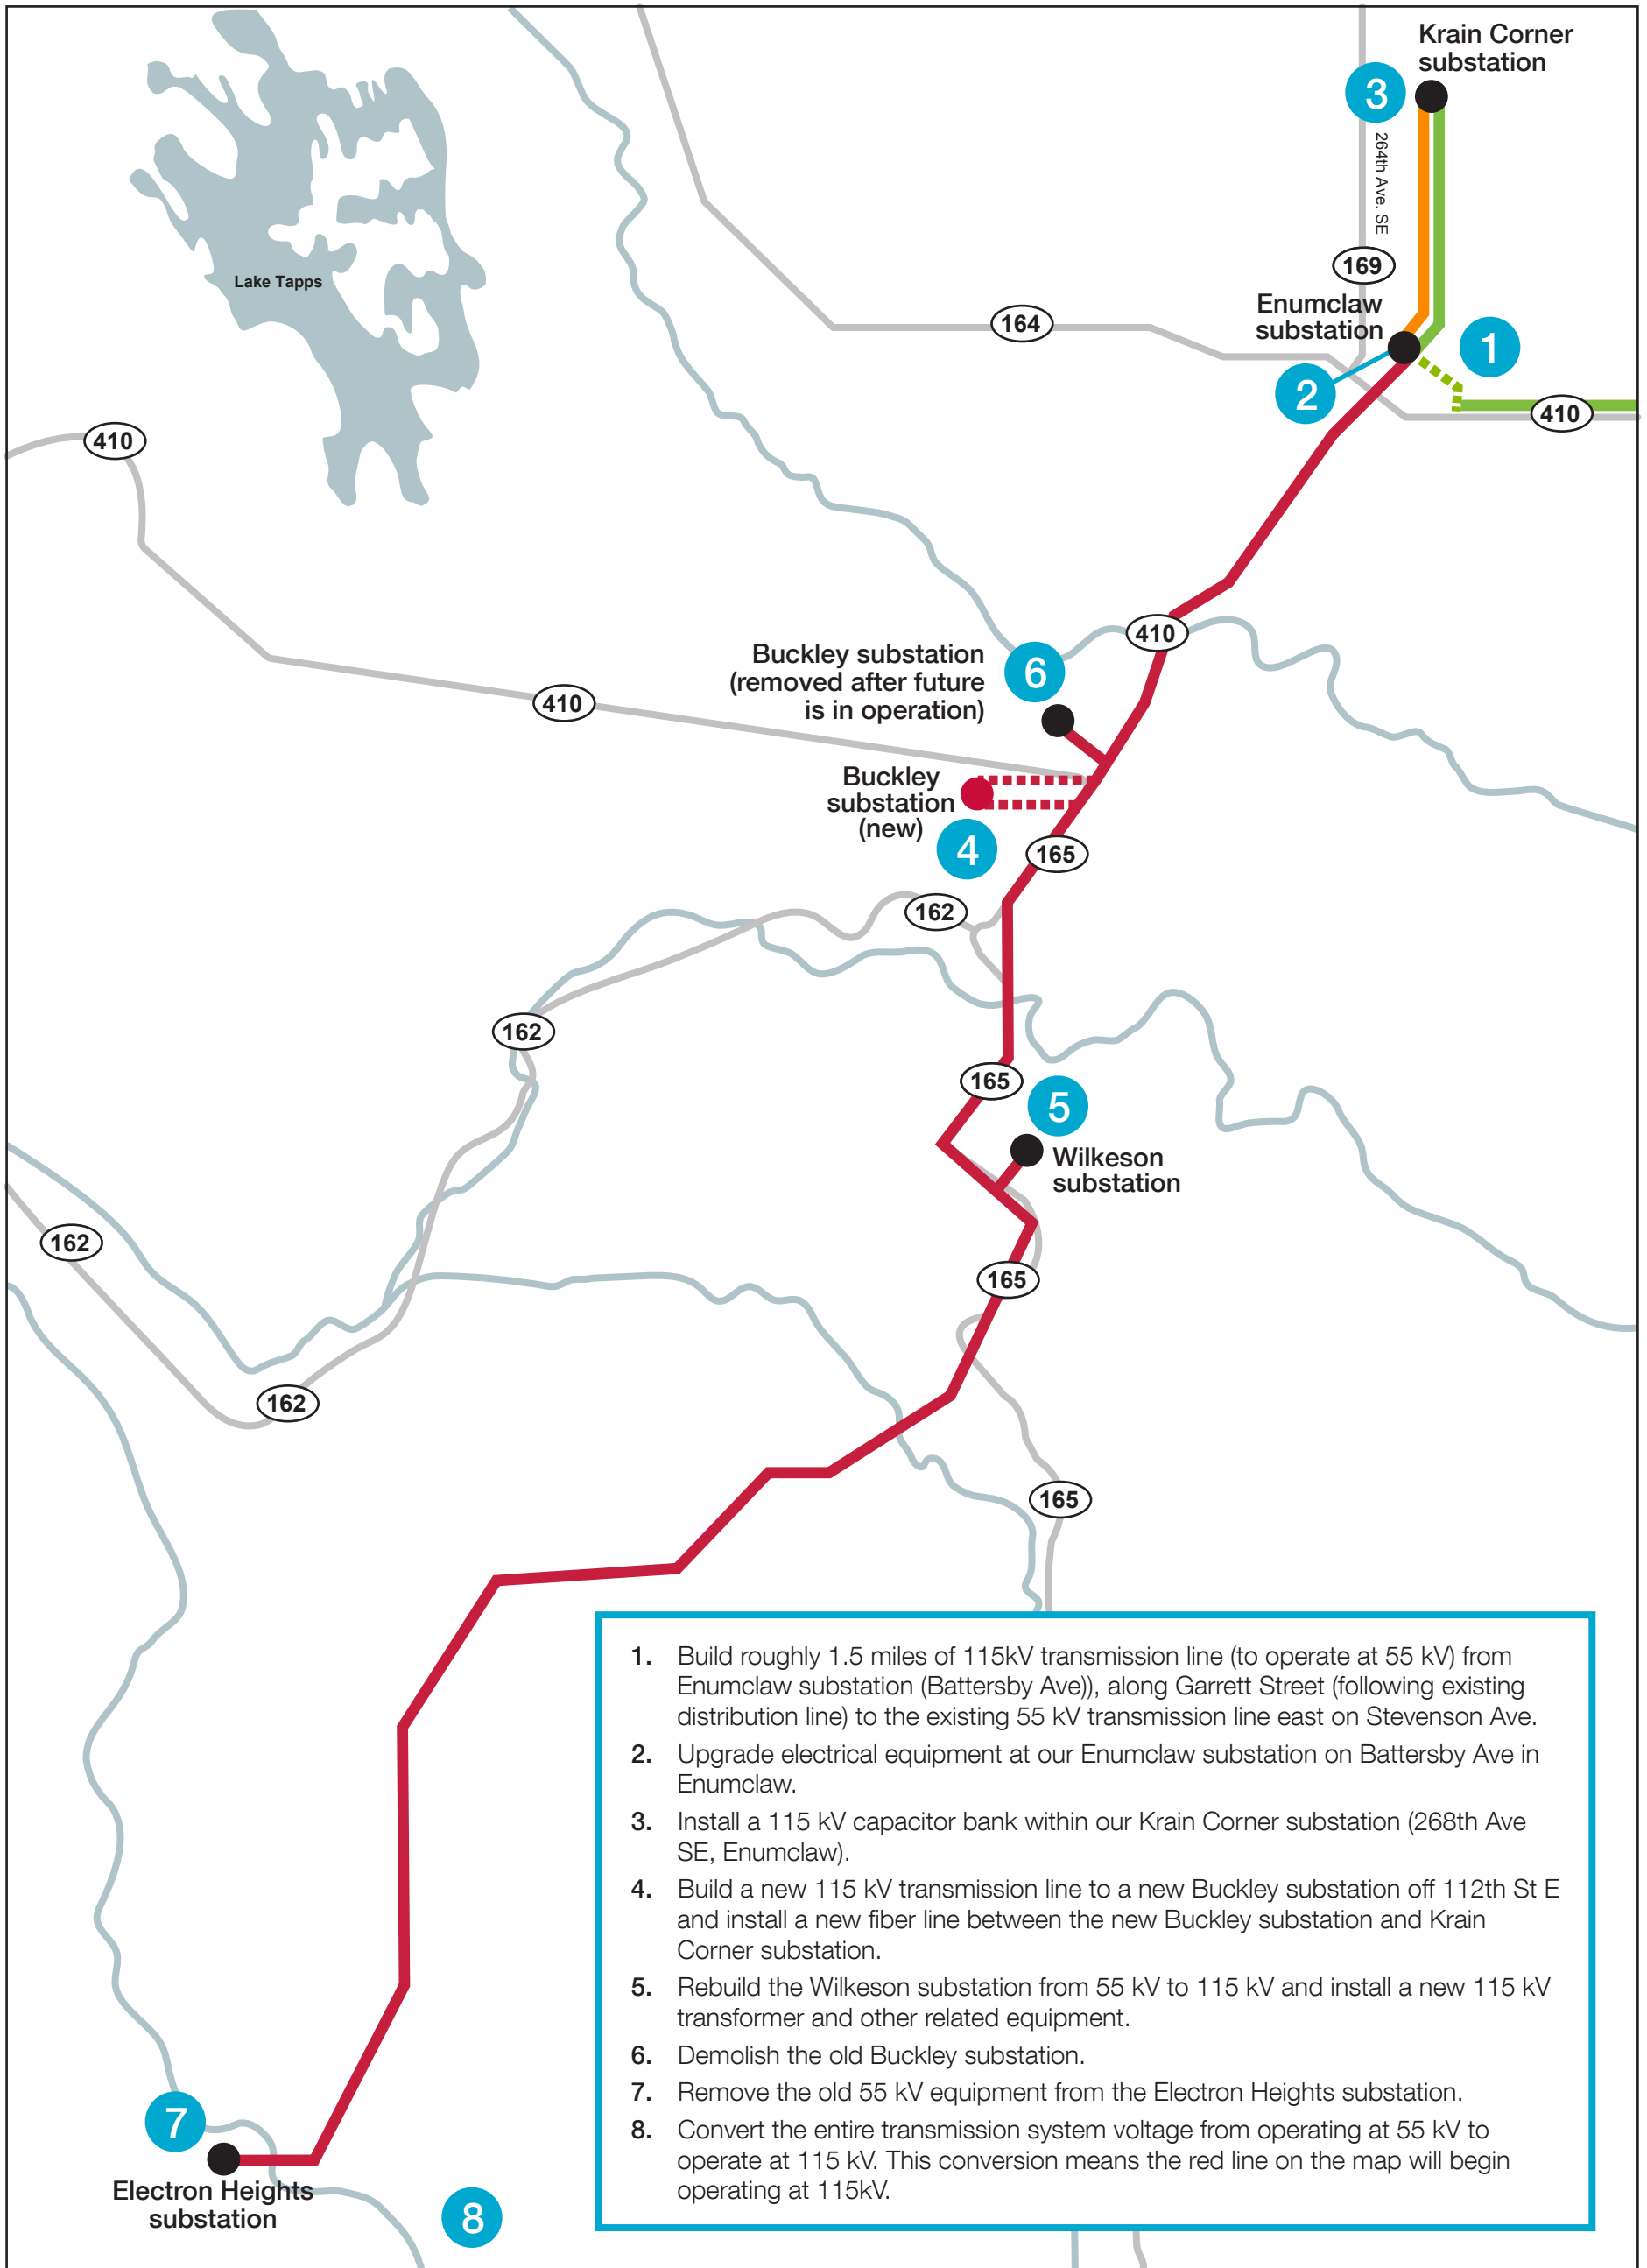

Electron Heights to Enumclaw

55 kV to 115 kV conversion projects

Legend

- 115kV transmission line operating at 115kV
- Existing 115kV transmission operating at 55kV
- Existing 55kV transmission line to remain 55kV (to Greenwater)
- - - Future 115kV transmission line
- - - New 115kV transmission line to operate at 55kV (to Greenwater)

- Existing substation
- Future 115kV substation