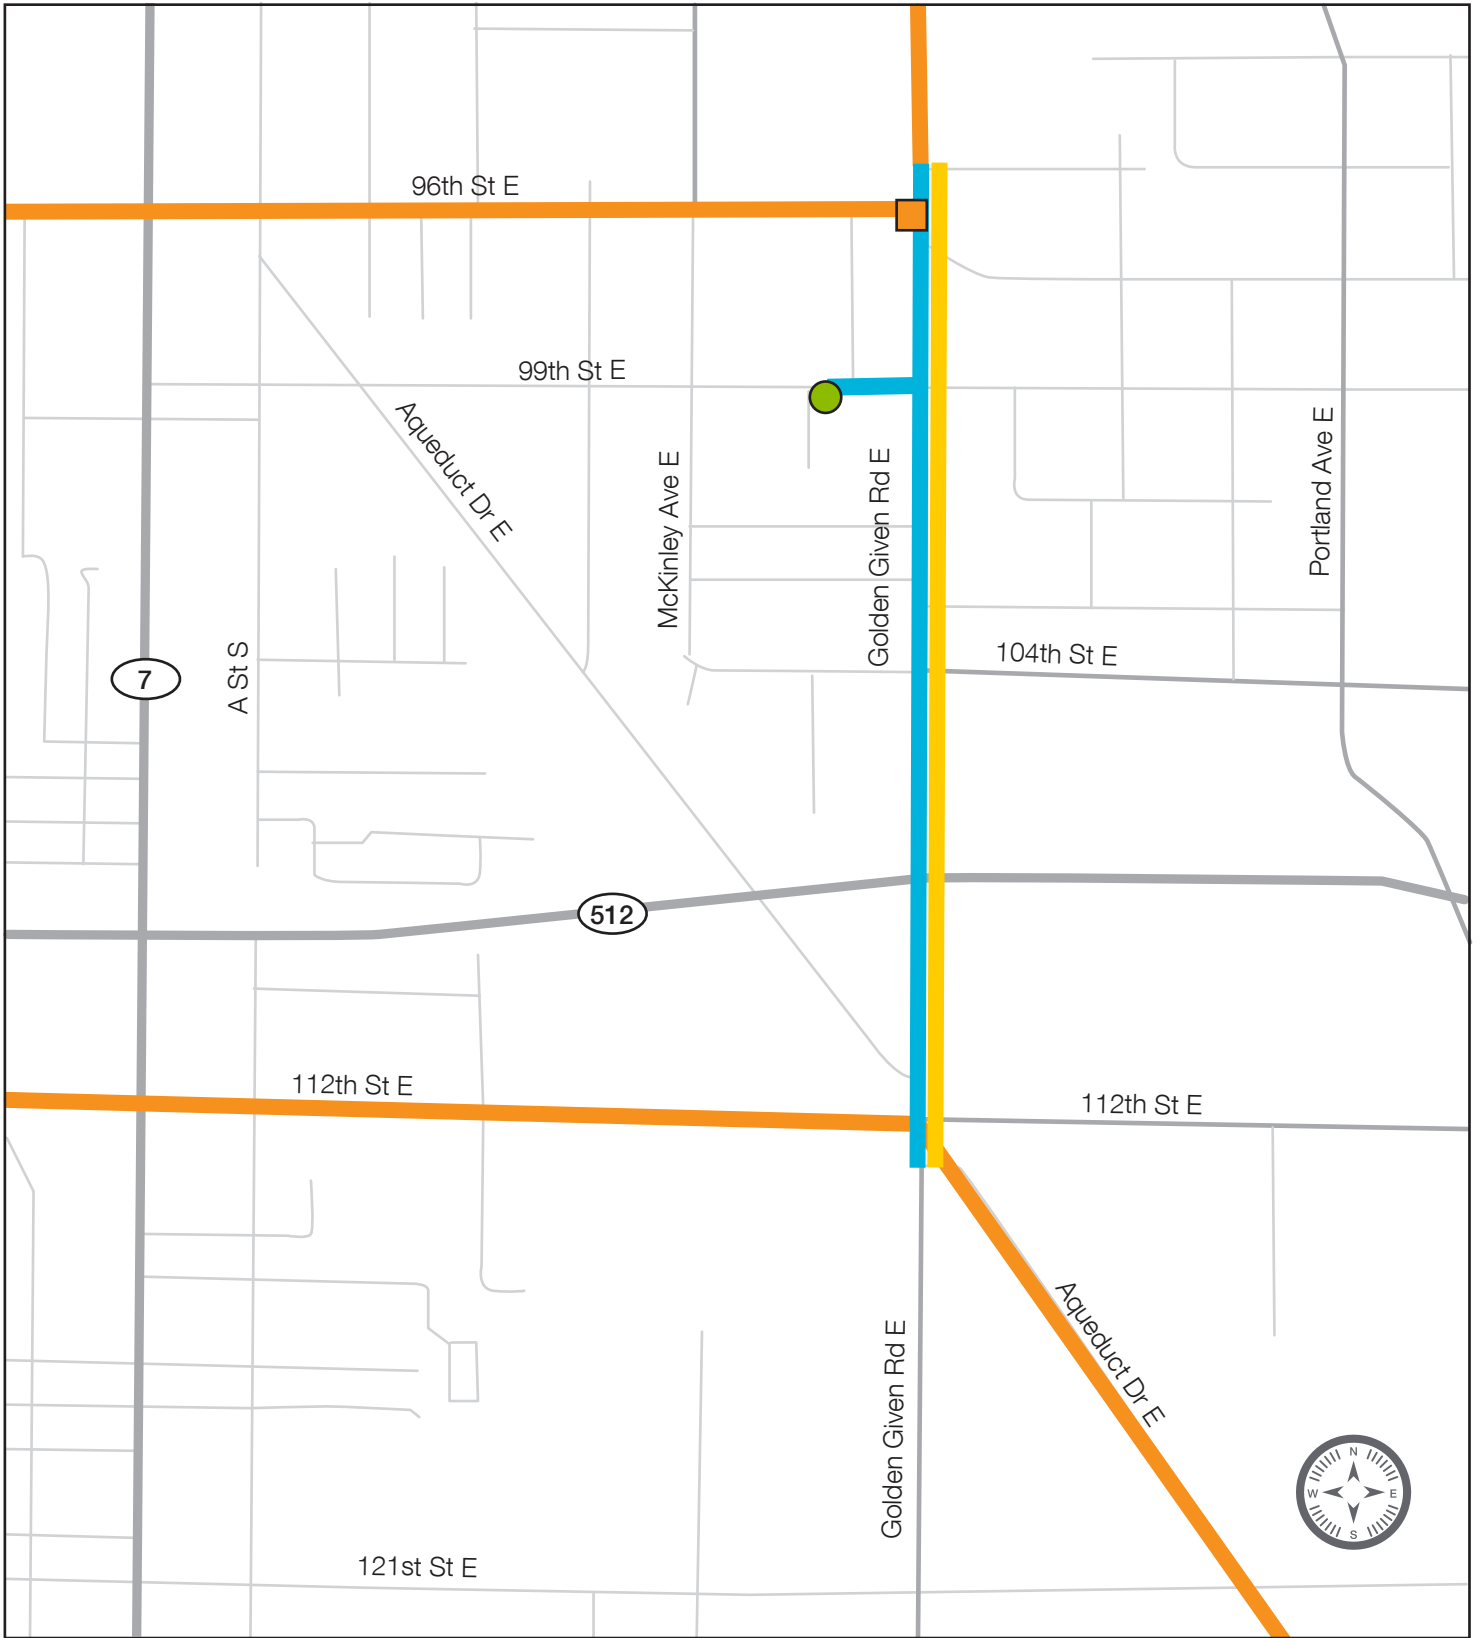

Golden Given road natural gas pipeline

Legend

- | | | | |
|--|---------------------------------|---|---|
|  | Existing regulator station |  | Existing pipeline |
|  | Golden Givens new limit station |  | New high pressure (HP) pipeline |
| | |  | New intermediate (IP) pressure pipeline |