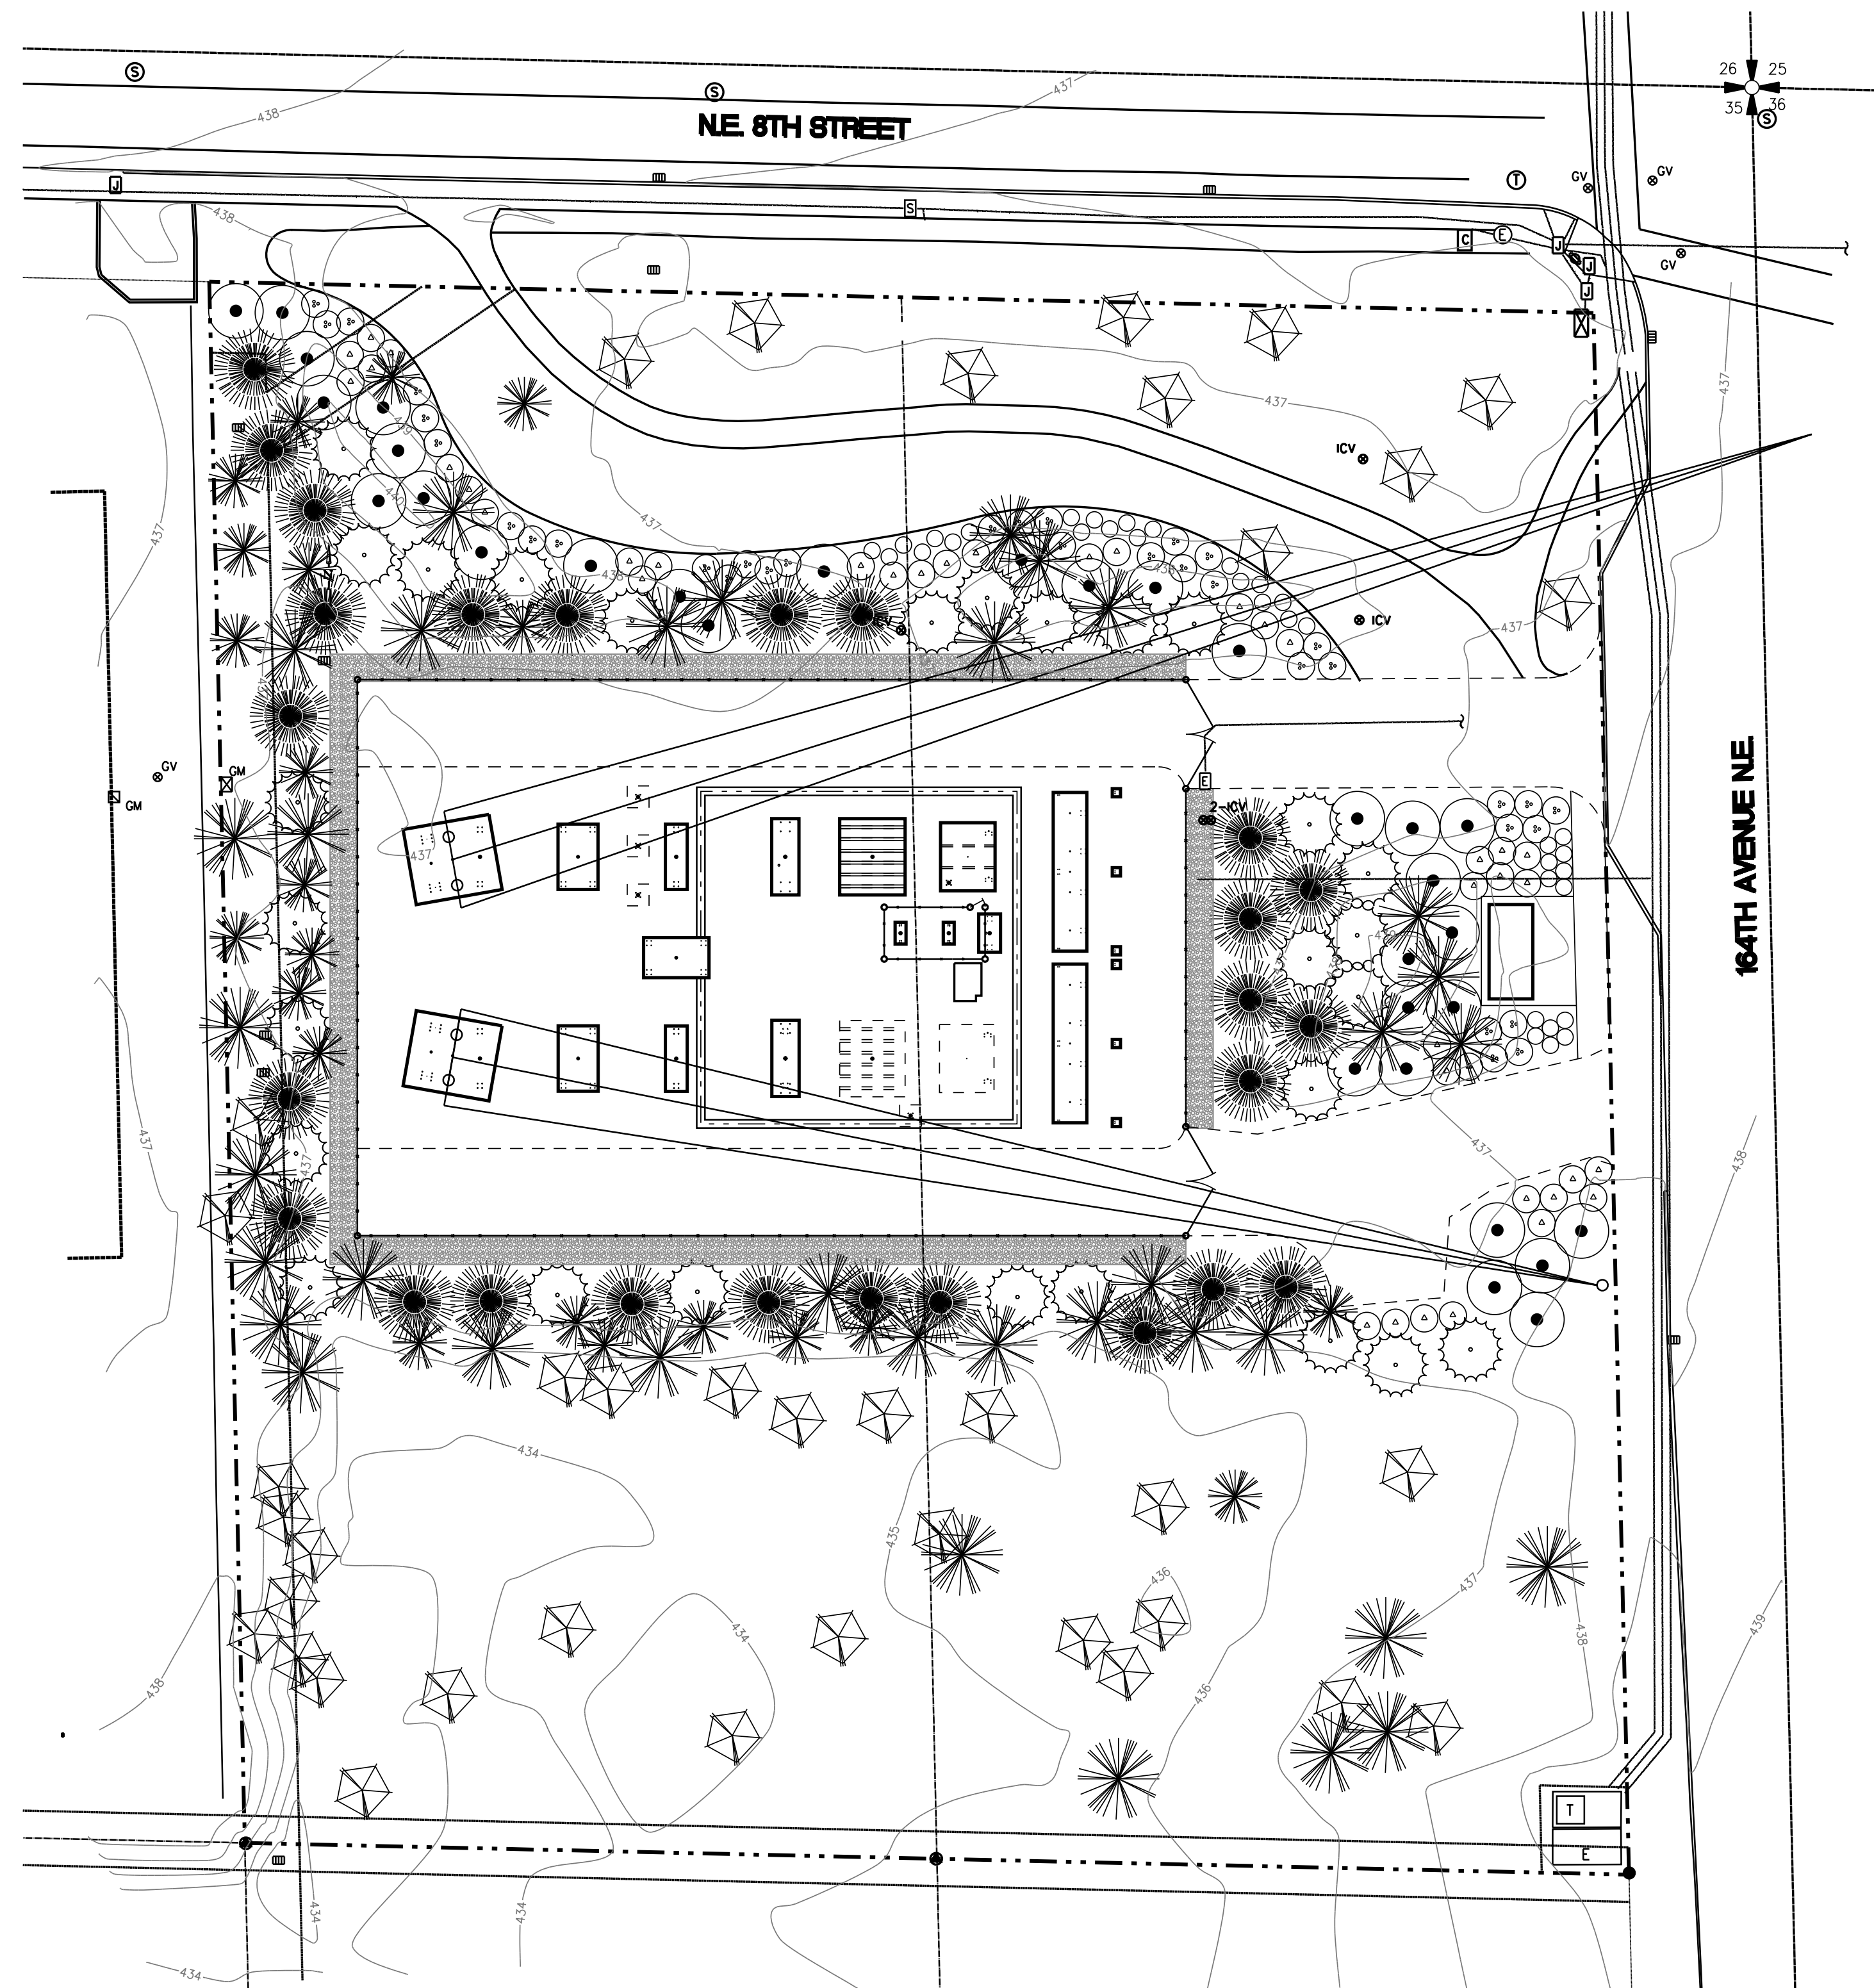

Lake Hills Substation Landscape Plan

CONCEPTUAL LANDSCAPE PLAN

AFTER IMPROVEMENTS

PLANTING LEGEND

-  AUSTRIAN BLACK PINE
PINUS NIGRA
-  VINE MAPLE
ACER CIRCINATUM
-  RED TWIG DOGWOOD
CORNUS ALBA
-  MOUNTAIN LAUREL
KALMIA LATIFOLIA
-  OREGON GRAPE
MAHONIA AQUIFOLIUM
-  SIENNA SUNSET HEAVENLY BAMBOO
NANDINA DOMESTICA 'MONFAR'
-  EXISTING EVERGREEN TREE
-  EXISTING DECIDUOUS TREE

SCALE: 1" = 20'-0"

**PRELIMINARY
NOT FOR CONSTRUCTION**

LAKE HILLS SUBSTATION

701 164th AVE NE
BELLEVUE, WASHINGTON