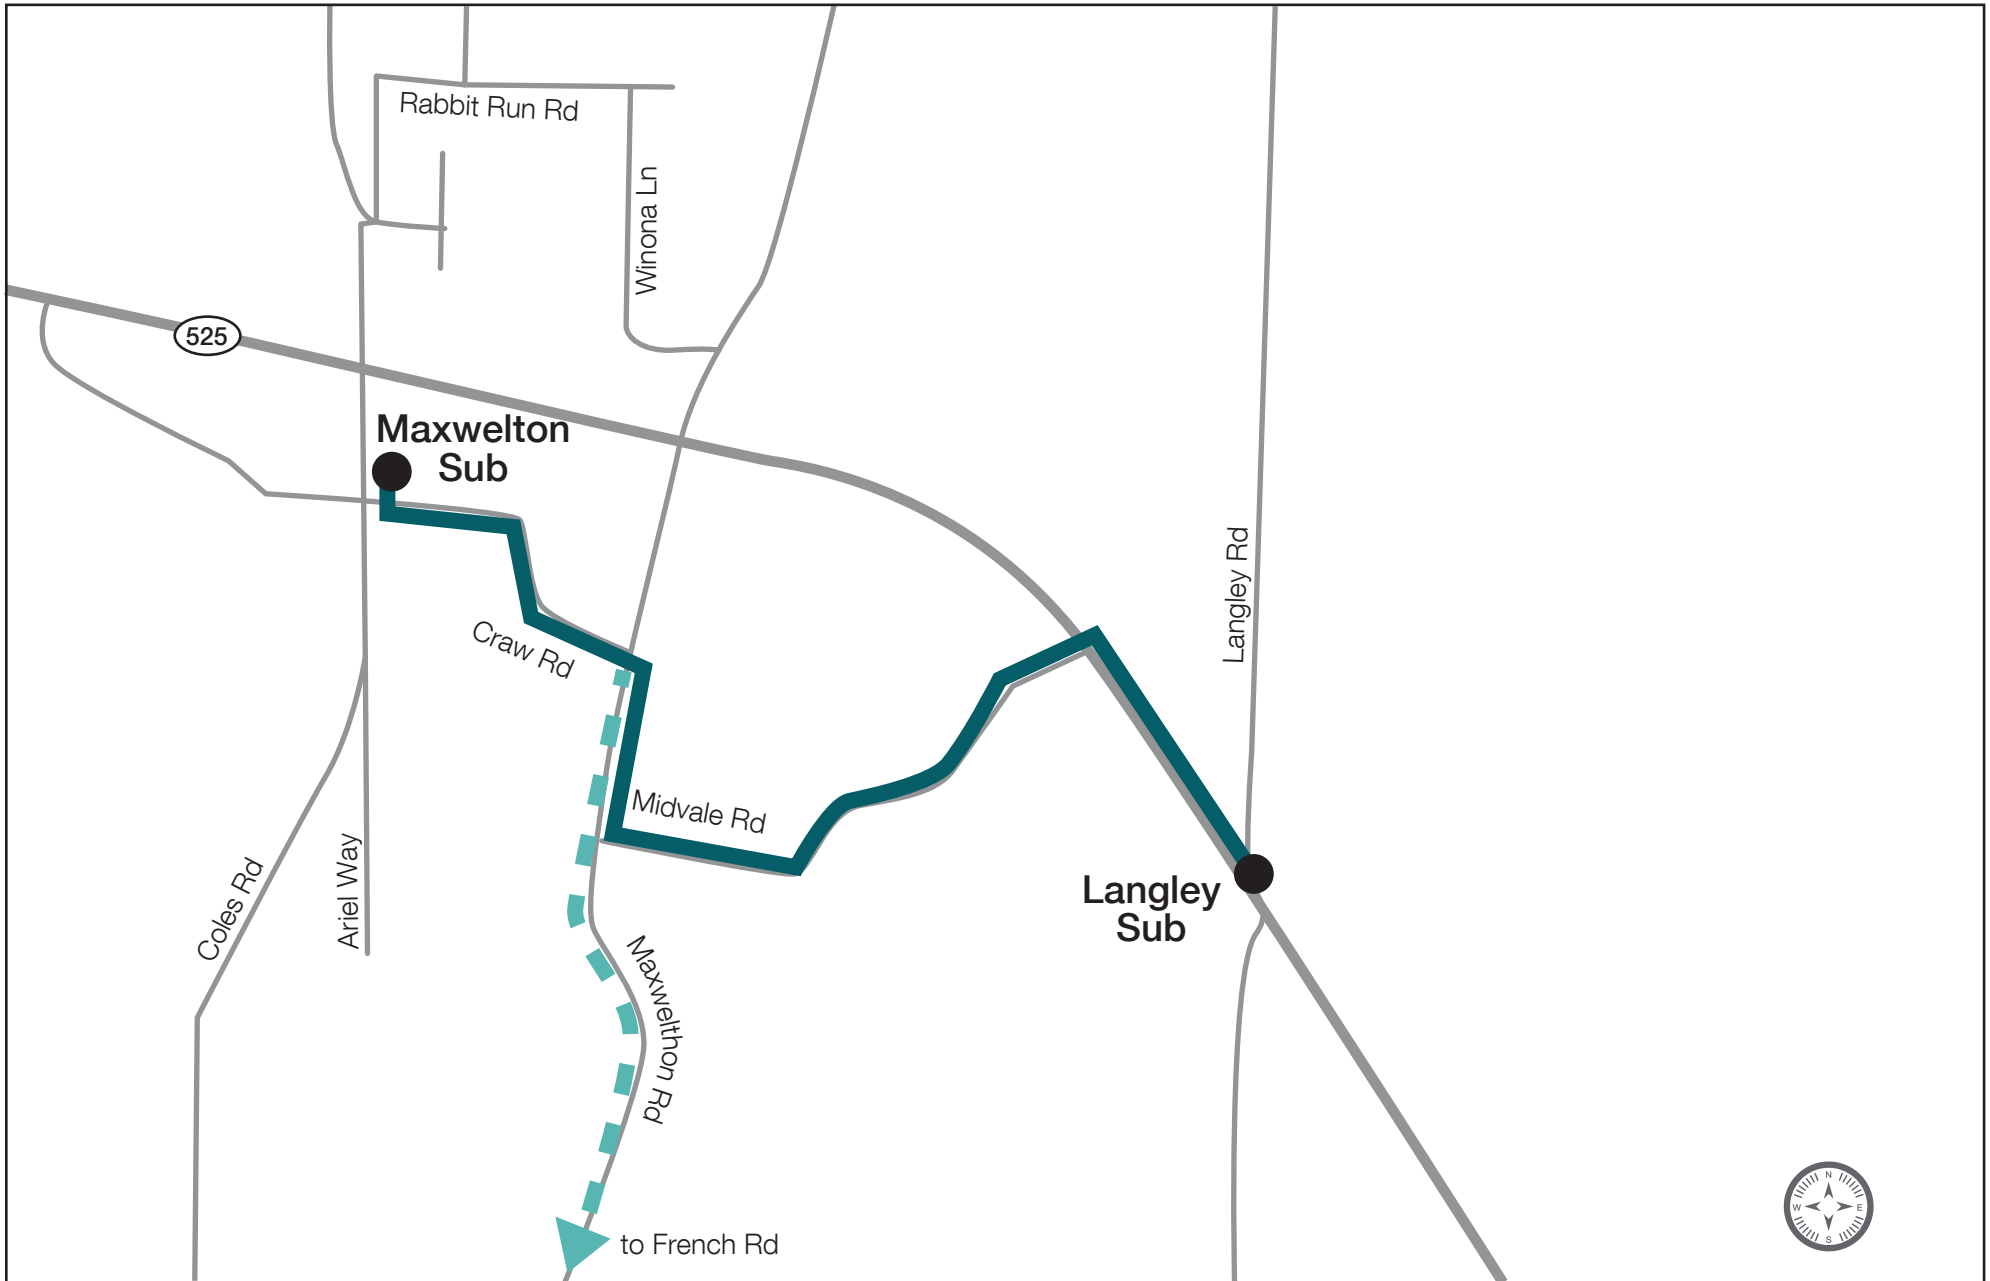

Langley Tap 115kV transmission line upgrade

Maxwelton substation

- Langley Tap 115kV transmission line rebuild
- - - Langley 15 feeder extension