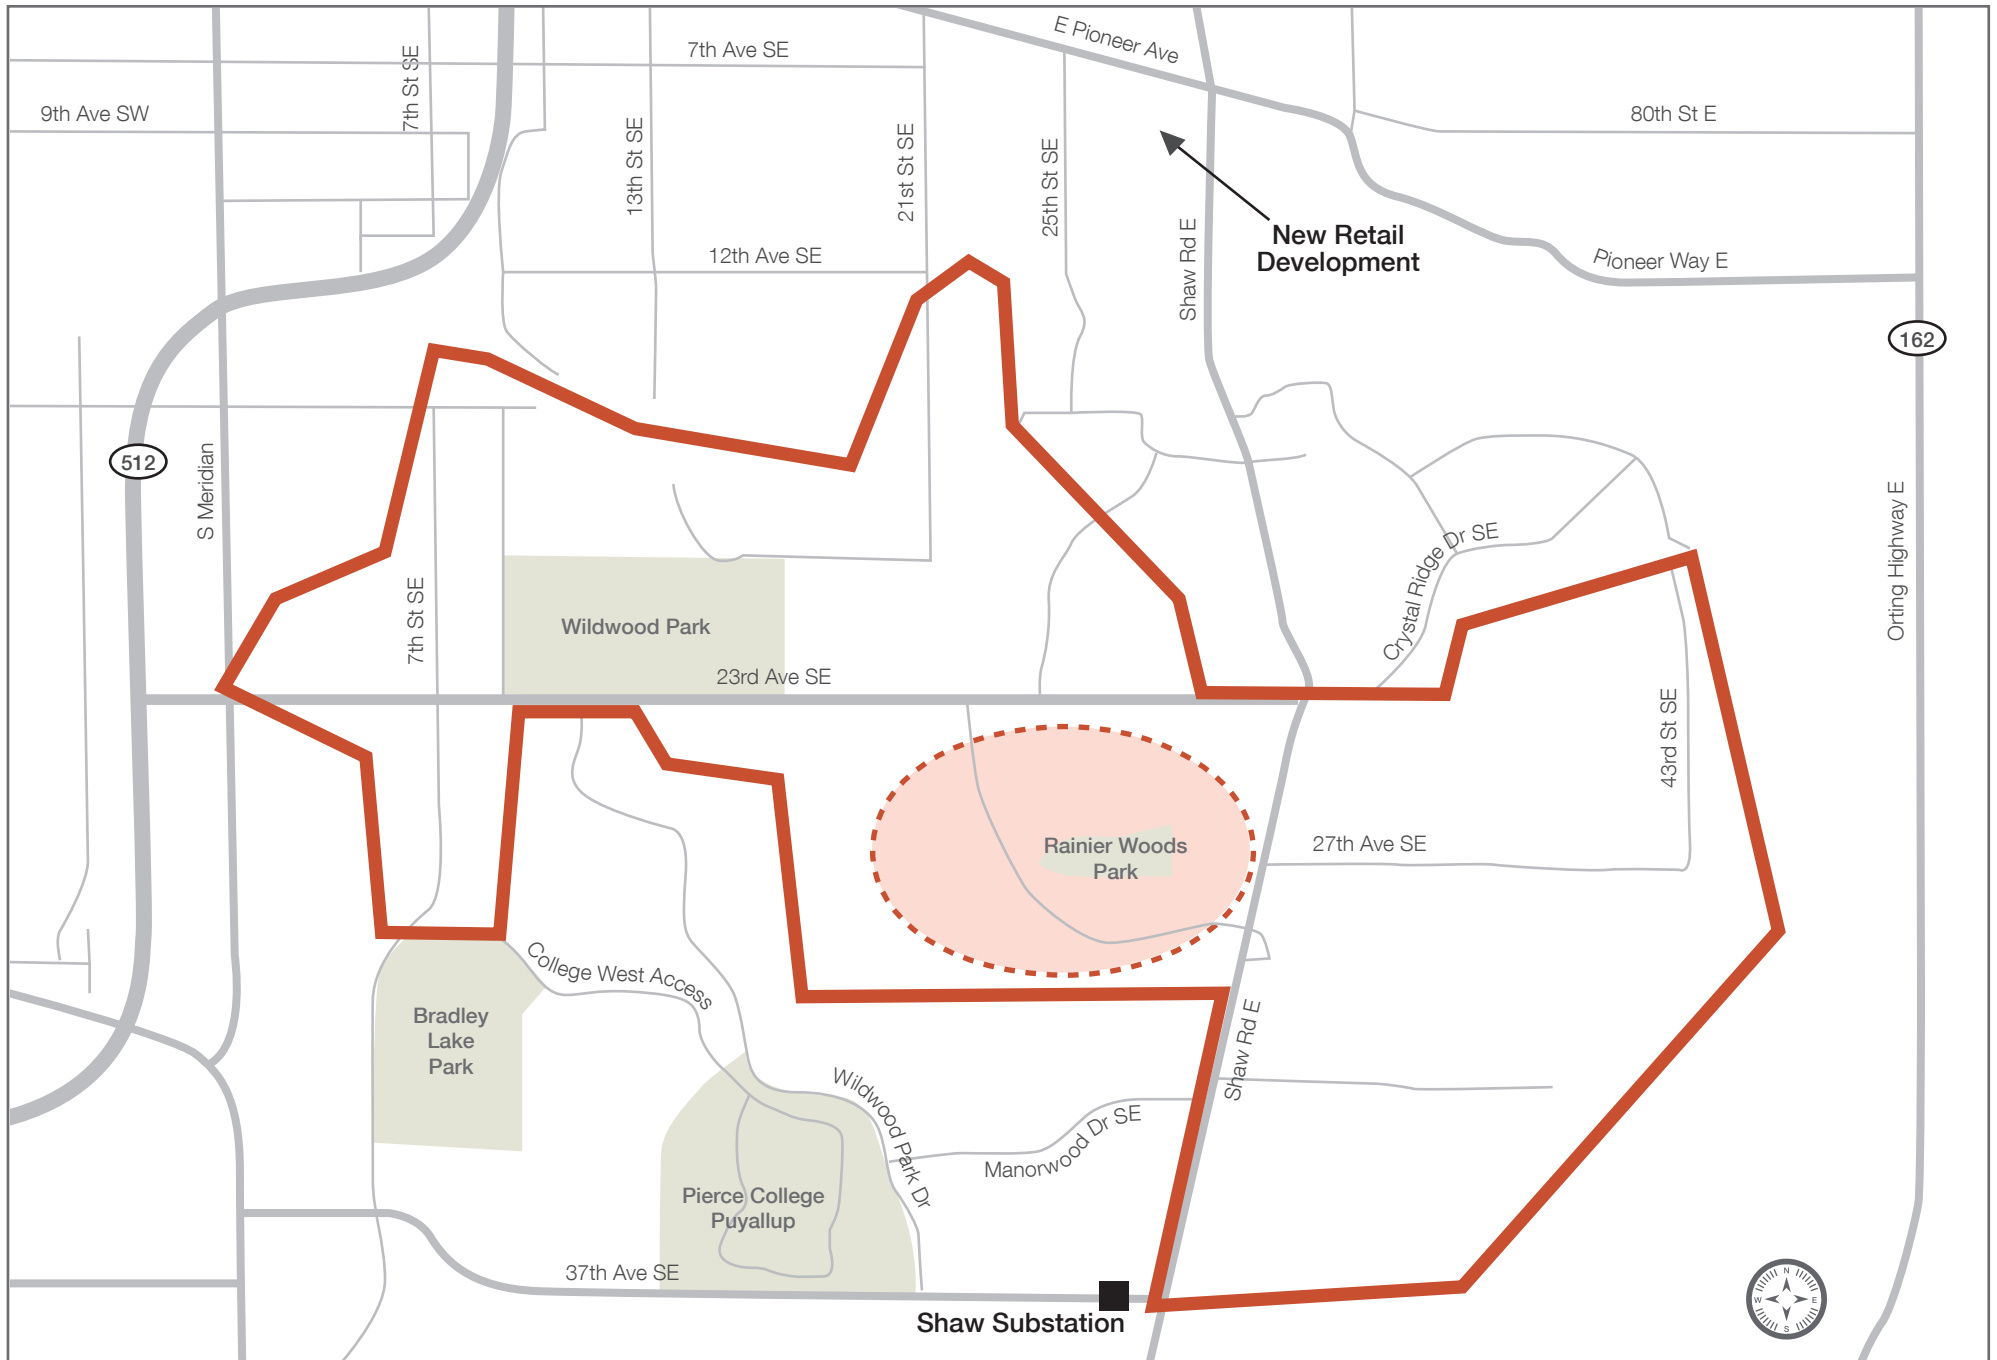

Puyallup underground cable replacement project

 Feeder outage impact area

 Construction area