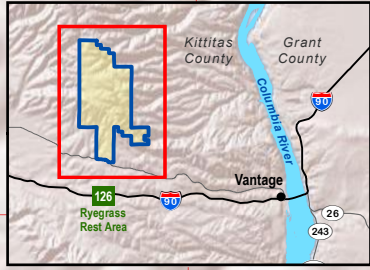

**Wild Horse  
Wind and Solar Facility  
Recreation Access Map**

- |   |                       |
|---|-----------------------|
| Recreation Access by Written Permission Only                                | Facility Boundary     |
| WDFW Land   | Met Towers            |
| Turbine Access Roads - NO VEHICLES ALLOWED                                  | Microwave Tower       |
| Wind Turbine - NO ACCESS WITHIN 300 FEET                                    | PSE Transmission Line |
| Parking is allowed along Beacon Ridge Road and in designated parking areas. | Section               |
|   | 1...36 Section Number |

0 0.5 1 Mile

To Ellensburg

Vantage Highway

Entrance

To Vantage