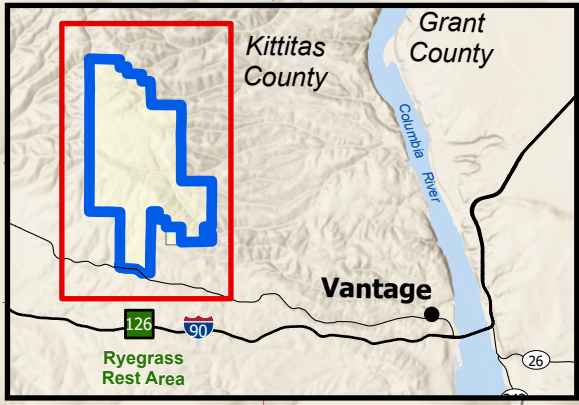

-120.25° -120.24° -120.23° -120.22° -120.22° -120.21° -120.2° -120.19° -120.18° -120.17° -120.17° -120.16° -120.15° -120.14°

**Wild Horse
Wind and Solar Facility
Recreation Map**

- Recreation Access by Written Permission Only
- No access within 300 feet of Turbines, Met Towers, and Microwave Towers.
- WDFW Land
- Wind Turbine - NO ACCESS WITHIN 300 FEET
- Gate
- Designated parking lots.
- Met Towers
- Microwave Towers
- Solar Panels
- Beacon Ridge Road
- Turbine Access Road
- Unimproved Road
- PSE Transmission Line