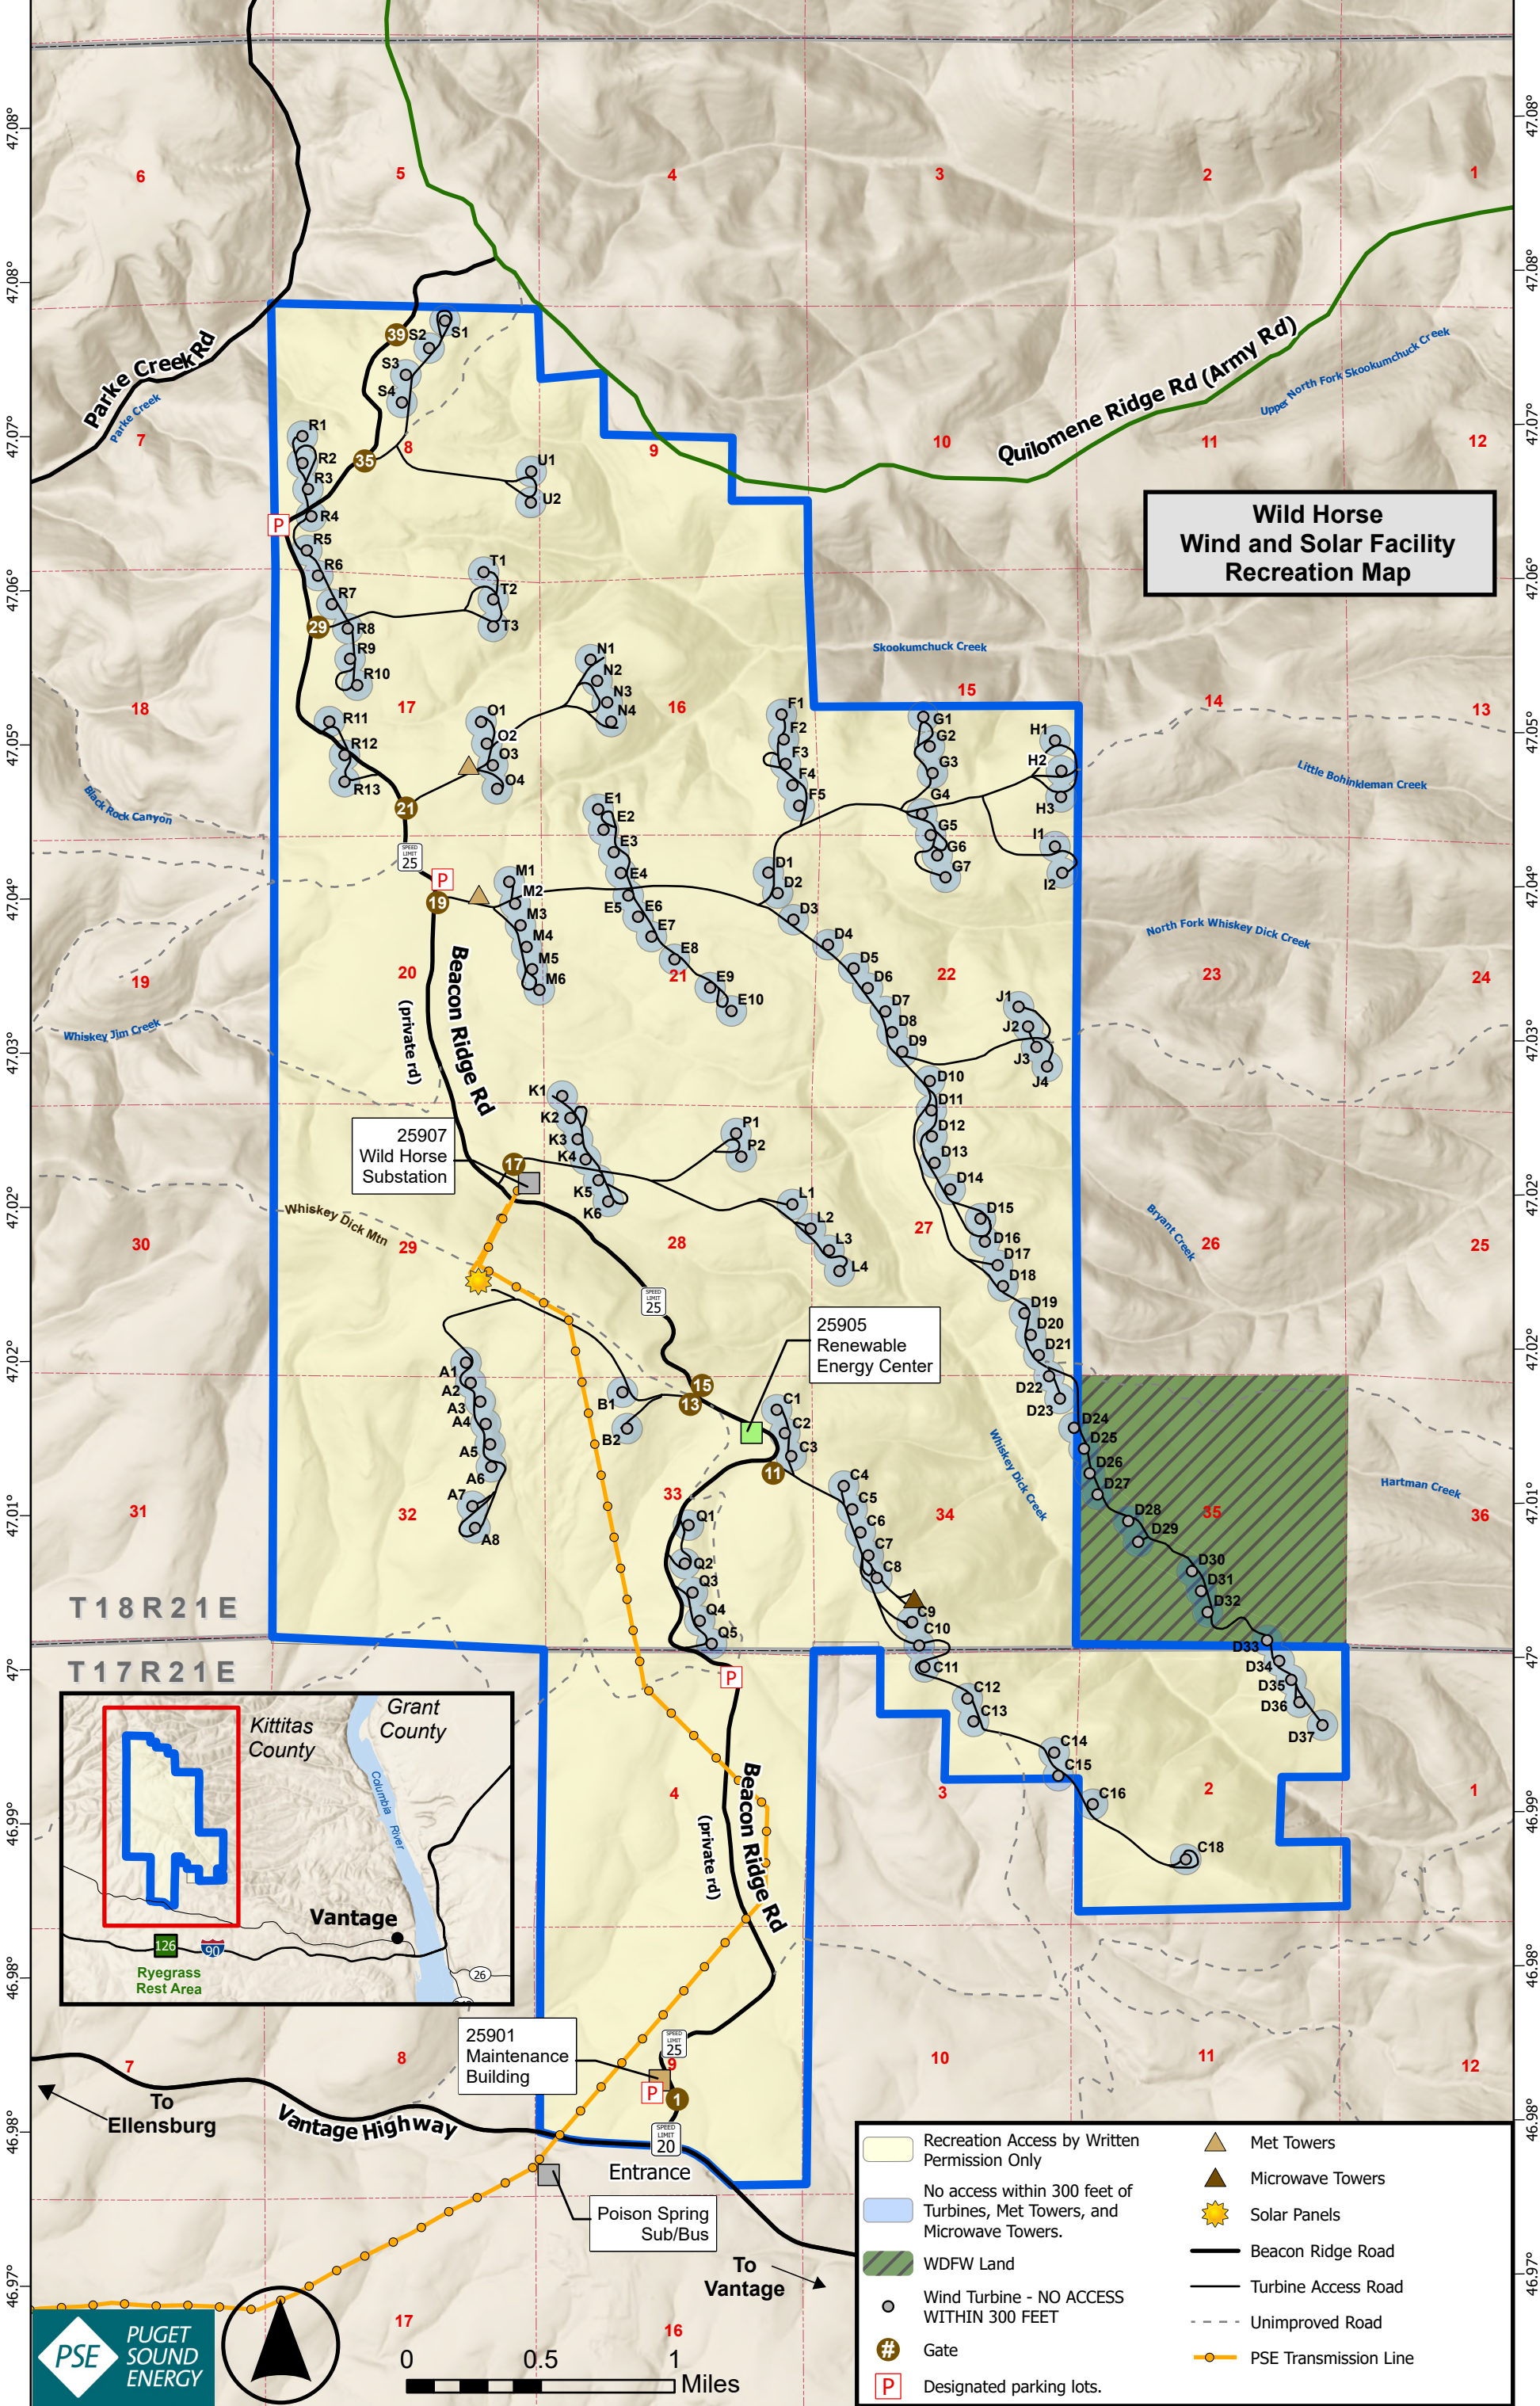

-120.25° -120.24° -120.23° -120.22° -120.22° -120.21° -120.2° -120.19° -120.18° -120.17° -120.17° -120.16° -120.15° -120.14°

**Wild Horse
Wind and Solar Facility
Recreation Map**

- Recreation Access by Written Permission Only
- No access within 300 feet of Turbines, Met Towers, and Microwave Towers.
- WDFW Land
- Wind Turbine - NO ACCESS WITHIN 300 FEET
- Gate
- Designated parking lots.
- Met Towers
- Microwave Towers
- Solar Panels
- Beacon Ridge Road
- Turbine Access Road
- Unimproved Road
- PSE Transmission Line